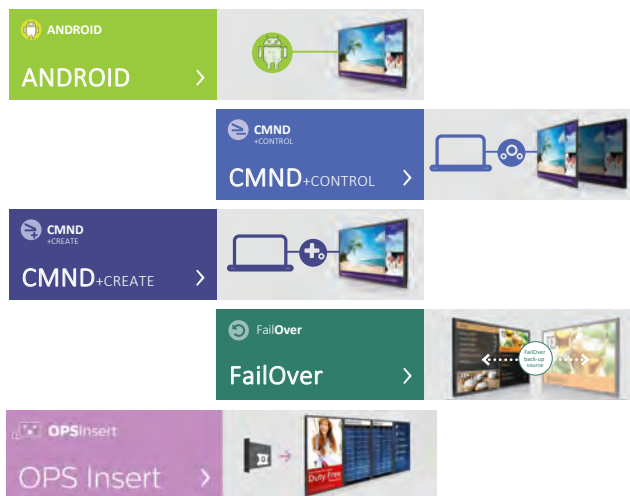

Model numbers:

10BDL4151T	10 inch / 25.6 cm	1280 x 800p
24BDL4151T	24 inch / 60 cm	1920 x 1080p
43BDL4051T	43 inch / 108 cm	1920 x 1080p
55BDL4051T	55 inch / 139 cm	1920 x 1080p
65BDL3052T	65 inch / 164 cm	3840 x 2160p
75BDL3151T	75 inch / 189 cm	3840 x 2160p
86BDL4152T	86 inch / 217 cm	3840 x 2160p