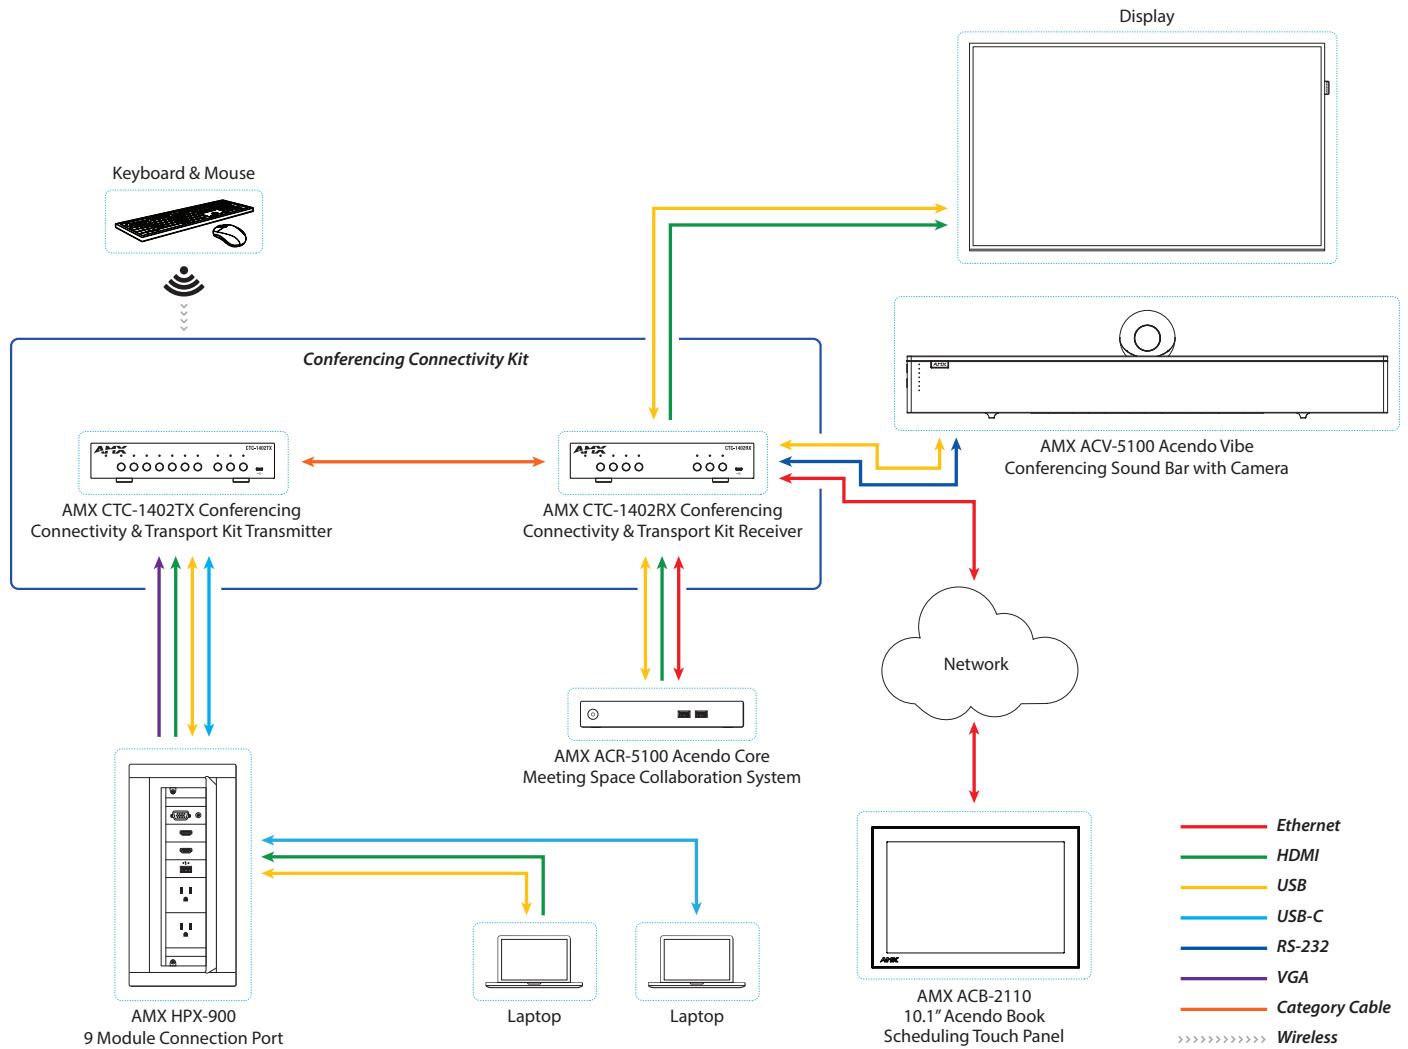

**Accessible Physical Connections for Visiting Devices with Automatic Technology Actions.** AMX Connectivity and Transport (CT) Kits provide physical HDMI and VGA connections for visiting device hardware. When mounted under the table, and used with AMX HydraPort architectural connectivity, it's easy for visitors to connect when entering the room. Once connected, the CT Kit displays the most recent connected device, eliminating confusing user interactions.

## Huddle Space with AMX Acendo Core, Vibe, Book and CT Kits

- Acendo Core acts as the host device and shares content from visiting devices, using built-in AirPlay, Miracast, and Google Cast
- View up to four sources of content onscreen simultaneously
- Room scheduling, onscreen web conference meeting launch, web browsing, access to network drives
- Acendo Vibe provides wide-angle camera and premium JBL sound for web conferencing
- CTC Transmitter supports multiple visiting devices with HDMI, DisplayPort, VGA, and USB-C
- CTC Receiver connects to in-room host or PC
- Transmitter and receiver connect with a single category cable, up to 80m for 4K
- CTC Kit automatically switches to last connected guest, giving access to share AV content and access to USB peripherals, including keyboard, mouse, touch display, and soundbar
- CTC Kit reverts back to room host when guests are disconnected

### AMX Acendo Core Collaboration System

This meeting place collaboration system includes web conferencing, document viewing, and wireless screen sharing in an easy-to-use platform. In this application, Acendo Core provides an easy method for meeting attendees to begin a web conference, wirelessly share content from multiple devices at once, and view presentation materials using the built-in document viewers.