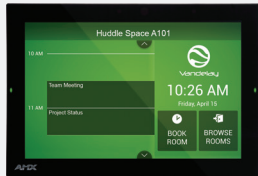

AMX Acendo Core Collaboration System

This meeting place collaboration system includes web conferencing, document viewing, and wireless screen sharing in an easy-to-use platform. In this application, Acendo Core provides an easy method for meeting attendees to begin a web conference, wirelessly share content from multiple devices at once, and view presentation materials using the built-in document viewers.

Learn more at amx.com/acendocore

Acendo Book Scheduling Panels

Acendo Book Scheduling Panels integrate directly with popular room scheduling software like Microsoft Exchange, Office 365, and Google Calendar without additional system hardware requirements. The user interface background color and built-in room availability bars change between red and green to show room availability so users can easily locate and book an available room directly from the panel and, if that room is currently booked, users can quickly locate the nearest available room or the next available time with ease.

Learn more at amx.com/acendobook