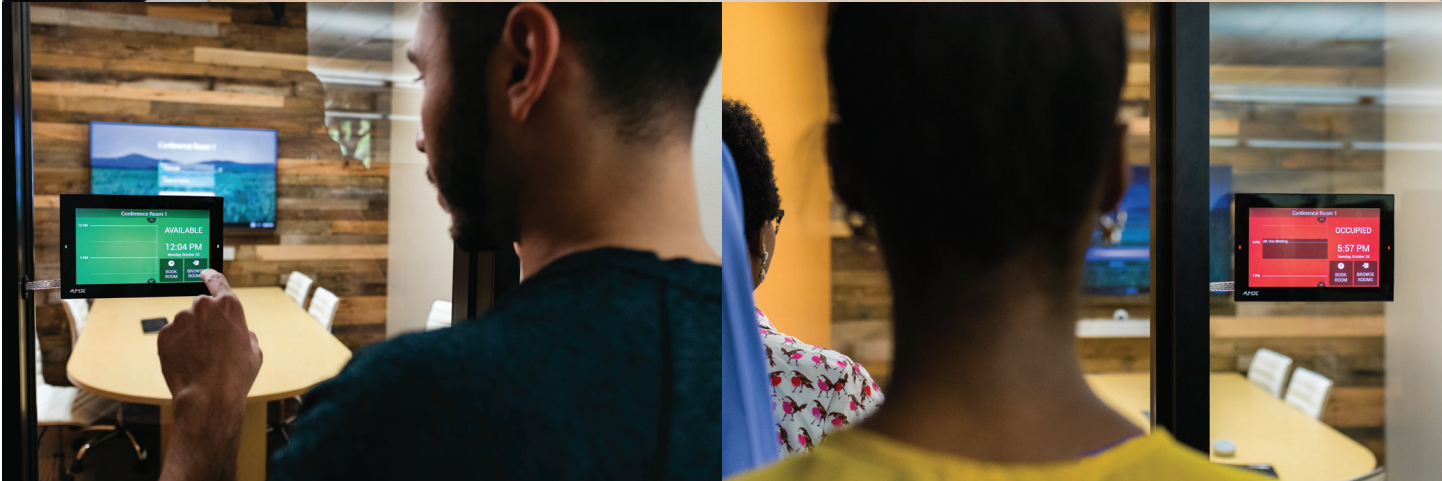

© 2018 HARMAN International Industries, Incorporated. All rights reserved. Harman Kardon, Infinity, JBL, Lexicon and Mark Levinson are trademarks of HARMAN International Industries, Incorporated, registered in the United States and/or other countries. AKG is a trademark of AKG Acoustics GmbH, registered in the United States and/or other countries. Features, specifications and appearance are subject to change without notice.