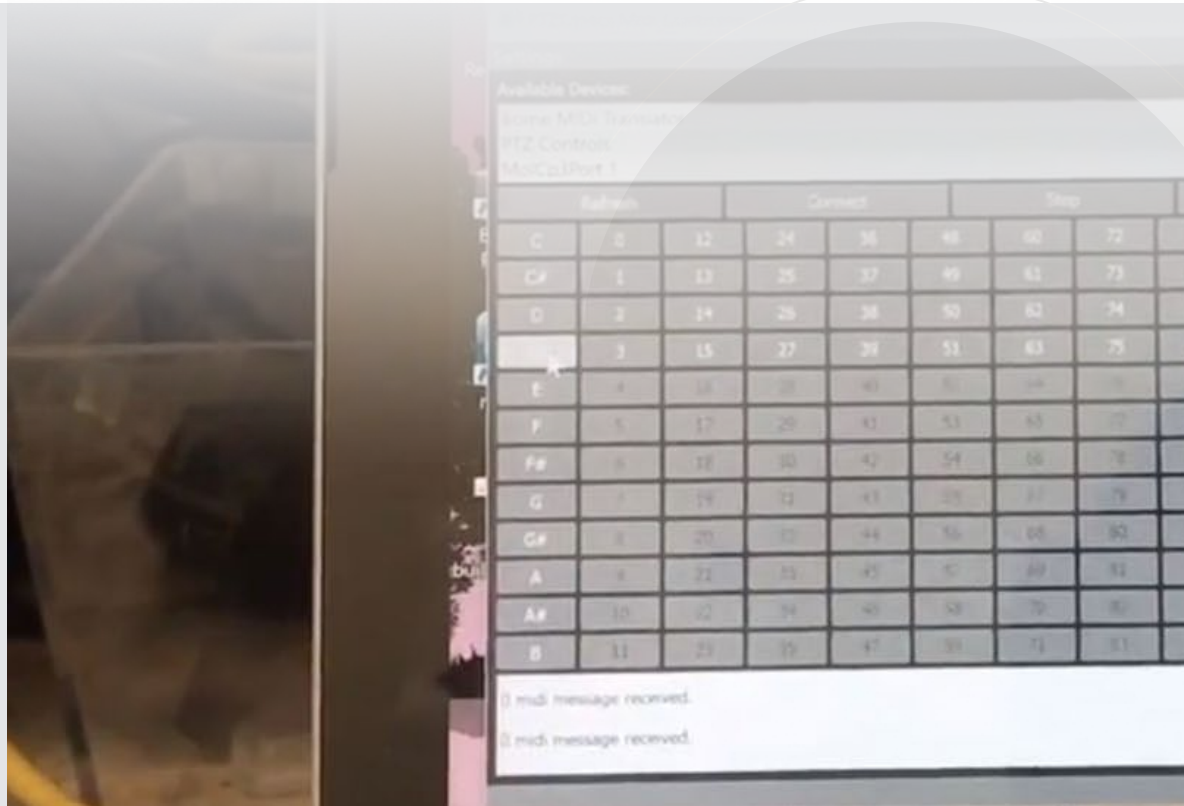

MIDI Camera Controls

Integrate PTZ camera controls into any digital audio workstation station using MIDI controls.

See how churches, music studios and performing arts centers are automating camera controls to precision inside software such as Ableton Live, Logic, Cubase, Presonus Studio 1 and Avid Pro Tools.

Download at: <https://ptzoptics.com/MIDI>