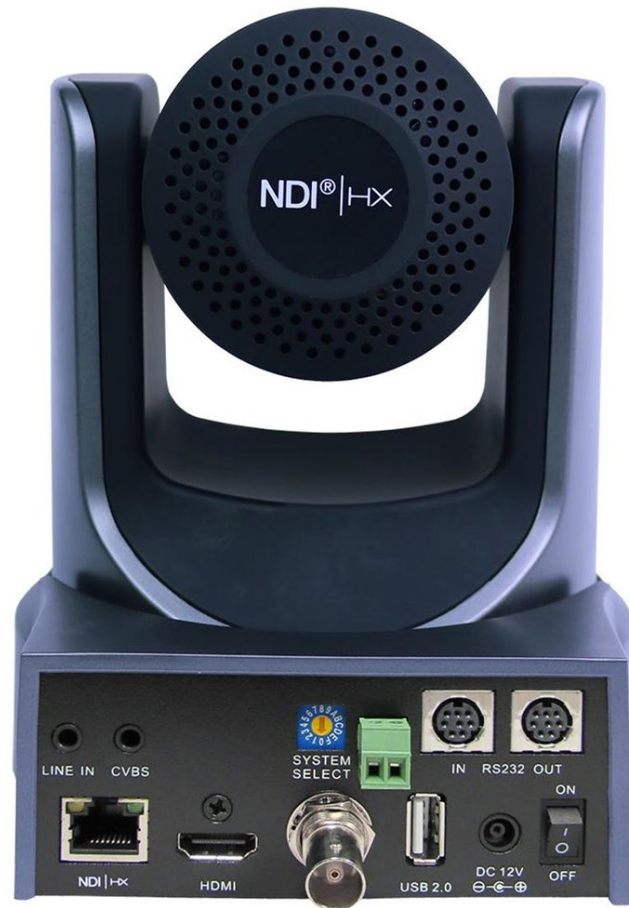

**30X NDI®|HX**

**SKU** HUD-PT 30X-NDI-GY  
HUD-PT 30X-NDI-WH

**NDI<sup>®</sup>**  
NEWTEK NDI<sup>®</sup>

**FullHD**  
1080p/60

**PoE**  
Power Over Ethernet

**DUAL STREAMING**  
ENABLED

**WDR**  
WIDE DYNAMIC RANGE

# 30X NDI®|HX PTZ CAMERA

- 30X Optical Zoom
- NewTek™ NDI®|HX
- HDMI
- CVBS
- IP Streaming (RTSP & RTMP)
- RS-232/RS-485
- Broadcast Frame Rates SDI out
- IP Network RJ45 (H.264, H.265, Mjpeg)
- 1080p @ 60FPS
- 60.7° FOV
- Photobooth Capable
- 3 Year Warranty